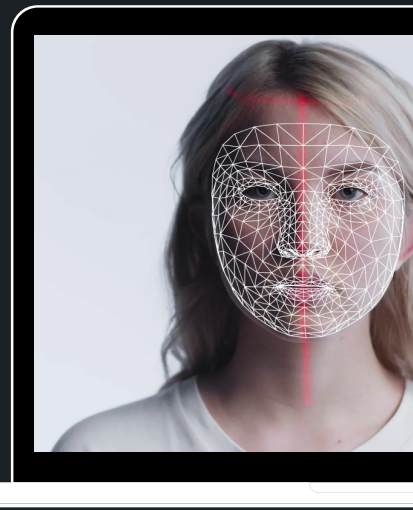

YOUR TRUSTED PARTNER IN DIGITAL IDENTIFICATION

Take the First Step
Towards Your Digital
Identification
Today!

**BOOK A
CONSULTATION**

Product features

Cambodian ID Extraction

Our state-of-the-art system effortlessly extracts crucial information from identification documents, streamlining data capture processes and enhancing accuracy.

MRZ Recognition

Say goodbye to manual data entry. Unlock efficiency with our MRZ recognition. Seamlessly extract data from passports, IDs, and travel documents, making verification processes a breeze.

Face Matching

Our advanced facial recognition technology ensures precise identity validation by comparing live faces with stored images.

Liveness Detection

With our robust liveness detection capabilities safeguard against fraudulent attempts by confirming the authenticity of live interactions.